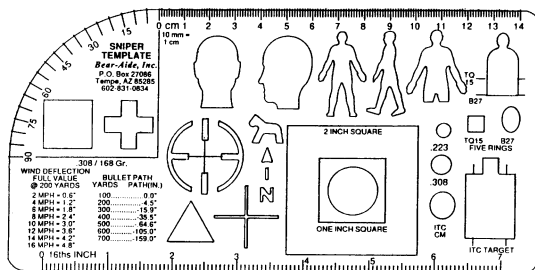

Boat Template Set

Only \$21.75 includes shipping & handling

Template Size 4" x 8"

This three template set offers a large variety of nautical symbols including buoys, personal water craft, docks, etc. The major scale of this set is 1"=20' but some cutouts are also provided at 1"=30'. Rulers for both scales as well as a protractor and letter stencil are included. The templates are designed to be used with a medium ball point pen or conventional pencil. The set comes in a sturdy leatherette case.

Sniper Template

Only \$11.75 includes shipping & handling

Template Size 4" x 8"

The template is designed to be used by anyone who records target shooting sessions. The cut outs allow recording shot placement for a variety of targets. In addition, there are handy tables for wind deflection and bullet path at various wind velocities and distances respectively. Metric and English scales and a protractor are also provided. The template is designed for use with a medium ball point pen. The template comes in a sturdy black leatherette case. Like all Bear-Aide products, the Sniper Template has a 30-day money back guarantee.

Business Card Template

Only \$14.50 (per pack of 5) includes shipping & handling

Actual Size
2" X 3"

This handy template contains the symbols needed to draw basic diagrams. The convenient size allows it to be carried in a business card or calculator case. The template is cut from the same durable plastic material as other Bear-Aide templates. Business Card Templates are sold in packages of five.