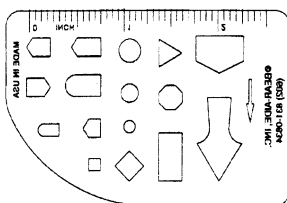

Boat Template Set

Only \$21.75 includes shipping & handling

Template Size 4" x 8"

This three template set offers a large variety of nautical symbols including buoys, personal water craft, docks, etc. The major scale of this set is 1"=20' but some cutouts are also provided at 1"=30'. Rulers for both scales as well as a protractor and letter stencil are included. The templates are designed to be used with a medium ball point pen or conventional pencil. The set comes in a sturdy leatherette case.

Sniper Template

Only \$11.75 includes shipping & handling

Template Size 4" x 8"

The template is designed to be used by anyone who records target shooting sessions. The cut outs allow recording shot placement for a variety of targets. In addition, there are handy tables for wind deflection and bullet path at various wind velocities and distances respectively. Metric and English scales and a protractor are also provided. The template is designed for use with a medium ball point pen. The template comes in a sturdy black leatherette case. Like all Bear-Aide products, the Sniper Template has a 30-day money back guarantee.

Business Card Template

Only \$14.50 (per pack of 5) includes shipping & handling

Actual Size
2" X 3"

This handy template contains the symbols needed to draw basic diagrams. The convenient size allows it to be carried in a business card or calculator case. The template is cut from the same durable plastic material as other Bear-Aide templates. Business Card Templates are sold in packages of five.