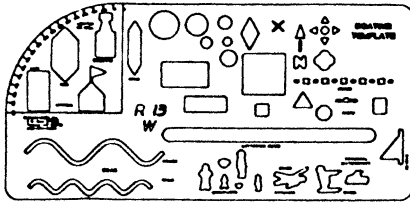

Boat Template Set

Only \$21.75 includes shipping & handling

Template Size 4" x 8"

This three template set offers a large variety of nautical symbols including buoys, personal water craft, docks, etc. The major scale of this set is 1"=20' but some cutouts are also provided at 1"=30'. Rulers for both scales as well as a protractor and letter stencil are included. The templates are designed to be used with a medium ball point pen or conventional pencil. The set comes in a sturdy leatherette case.

Sniper Template

Only \$11.75 includes shipping & handling

Template Size 4" x 8"

The template is designed to be used by anyone who records target shooting sessions. The cut outs allow recording shot placement for a variety of targets. In addition, there are handy tables for wind deflection and bullet path at various wind velocities and distances respectively. Metric and English scales and a protractor are also provided. The template is designed for use with a medium ball point pen. The template comes in a sturdy black leatherette case. Like all Bear-Aide products, the Sniper Template has a 30-day money back guarantee.

Business Card Template

Only \$14.50 (per pack of 5) includes shipping & handling

Actual Size
2" X 3"

This handy template contains the symbols needed to draw basic diagrams. The convenient size allows it to be carried in a business card or calculator case. The template is cut from the same durable plastic material as other Bear-Aide templates. Business Card Templates are sold in packages of five.