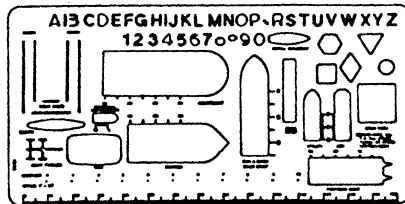

Boat Template Set

Only \$21.75 includes shipping & handling

Template Size 4" x 8"

This three template set offers a large variety of nautical symbols including buoys, personal water craft, docks, etc. The major scale of this set is 1"=20' but some cutouts are also provided at 1"=30'. Rulers for both scales as well as a protractor and letter stencil are included. The templates are designed to be used with a medium ball point pen or conventional pencil. The set comes in a sturdy leatherette case.

Sniper Template

Only \$11.75 includes shipping & handling

Template Size 4" x 8"

The template is designed to be used by anyone who records target shooting sessions. The cut outs allow recording shot placement for a variety of targets. In addition, there are handy tables for wind deflection and bullet path at various wind velocities and distances respectively. Metric and English scales and a protractor are also provided. The template is designed for use with a medium ball point pen. The template comes in a sturdy black leatherette case. Like all Bear-Aide products, the Sniper Template has a 30-day money back guarantee.

Business Card Template

Only \$14.50 (per pack of 5) includes shipping & handling

Actual Size
2" X 3"

This handy template contains the symbols needed to draw basic diagrams. The convenient size allows it to be carried in a business card or calculator case. The template is cut from the same durable plastic material as other Bear-Aide templates. Business Card Templates are sold in packages of five.